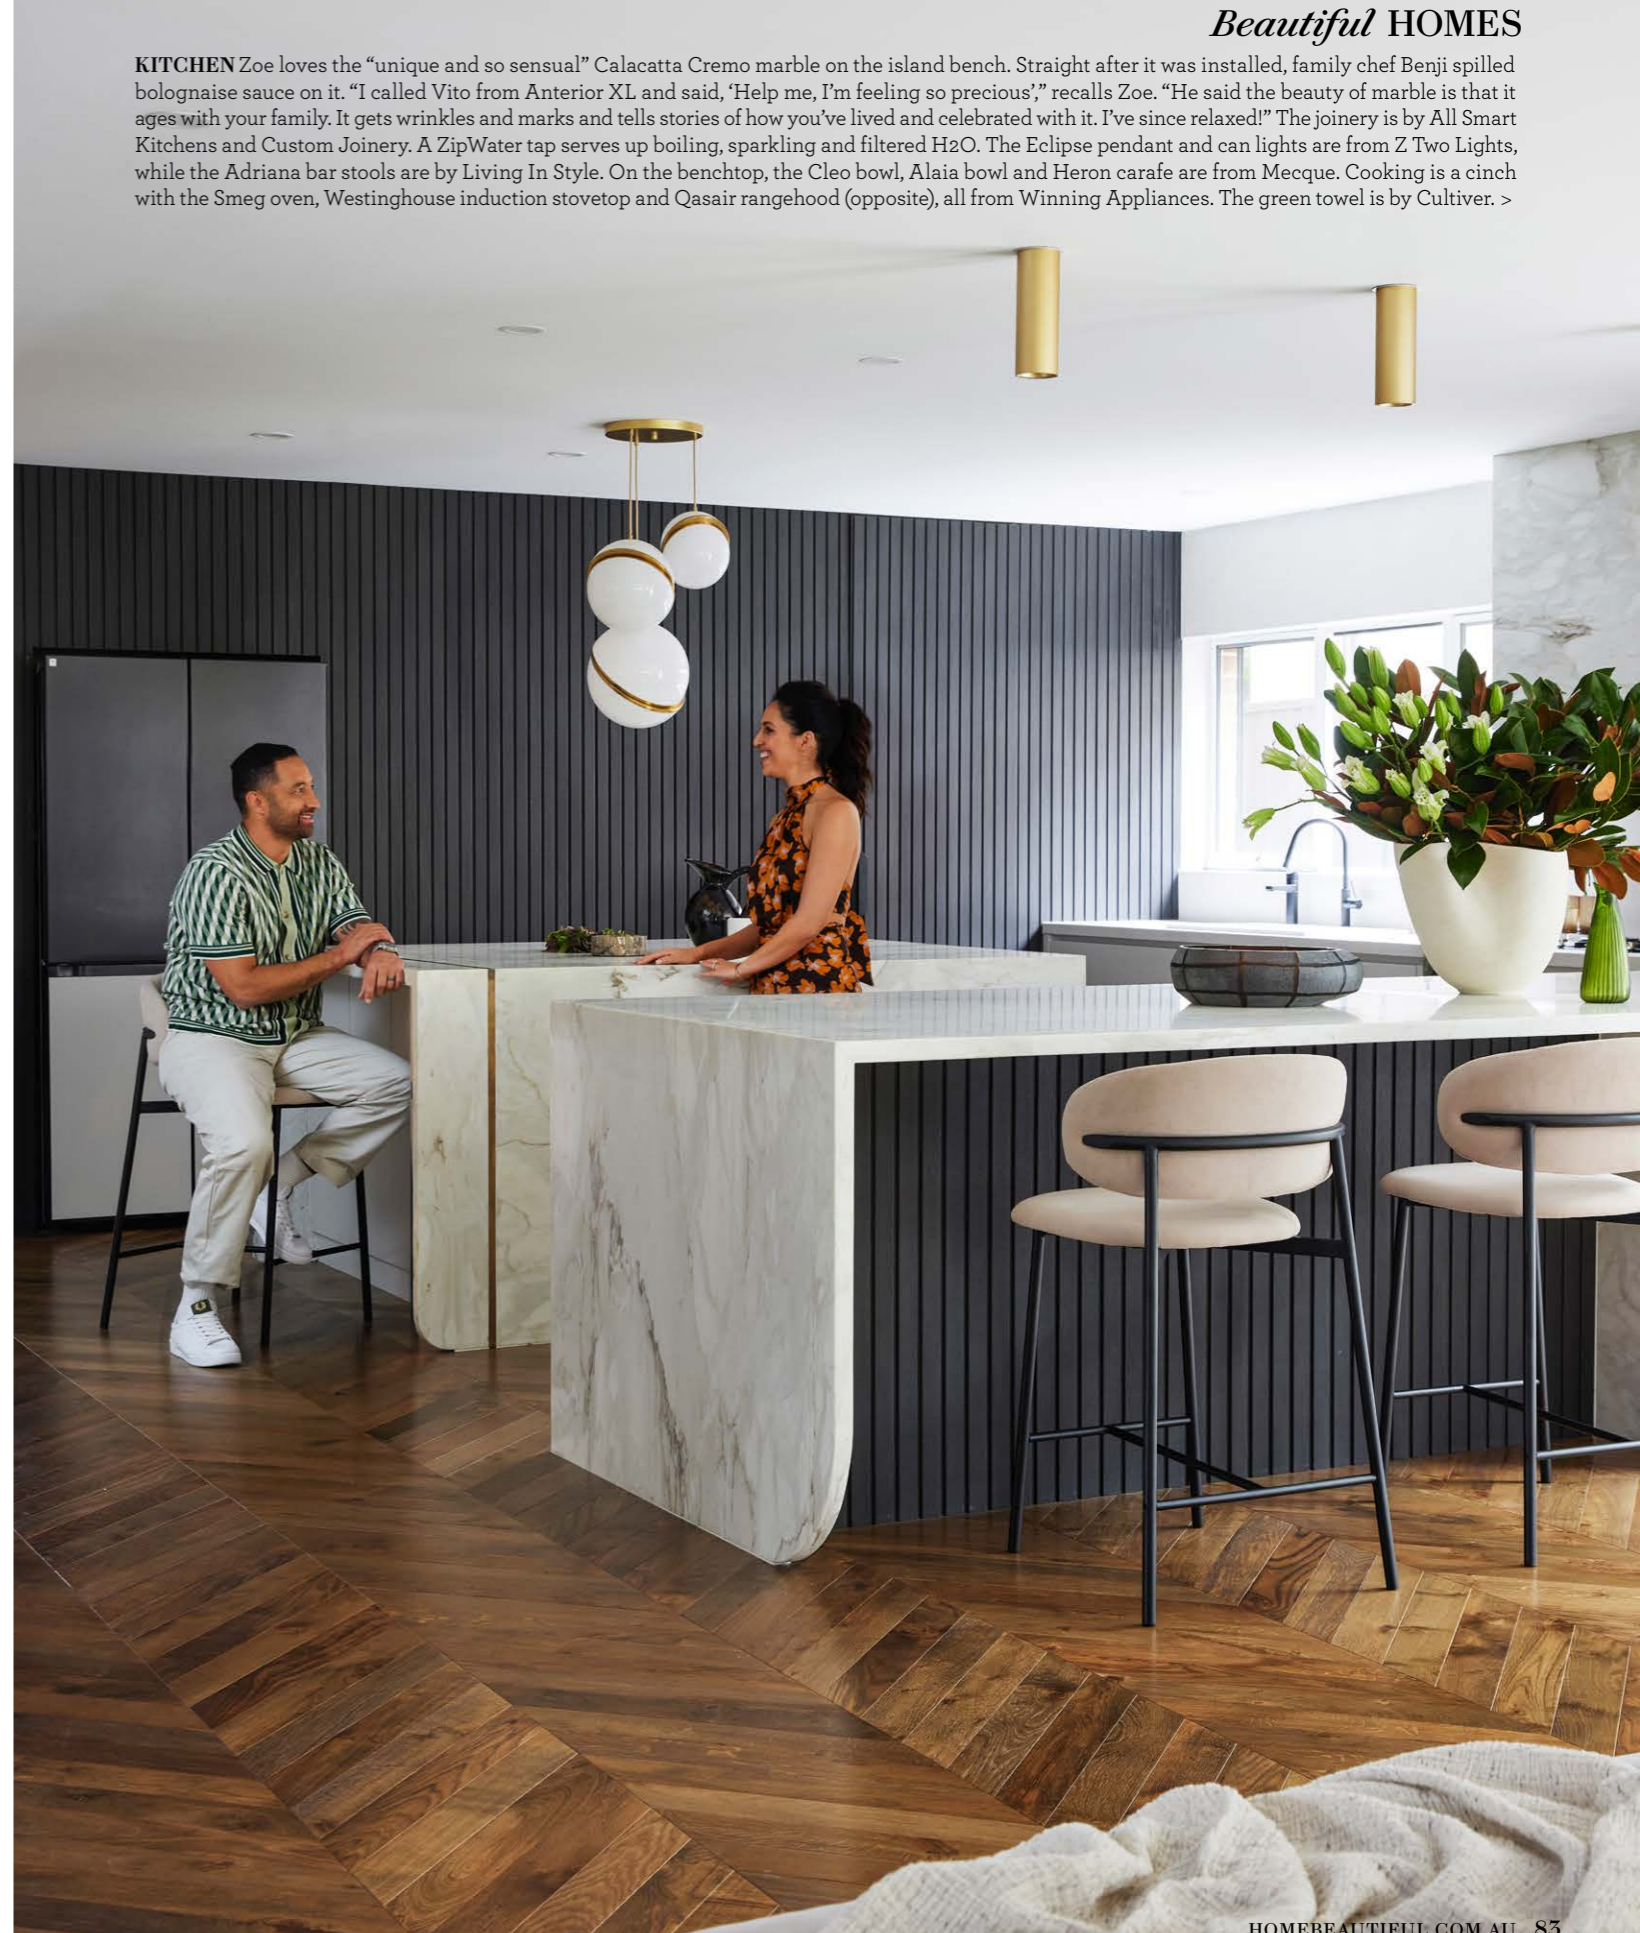

KITCHEN Zoe loves the “unique and so sensual” Calacatta Cremo marble on the island bench. Straight after it was installed, family chef Benji spilled bolognese sauce on it. “I called Vito from Anterior XL and said, ‘Help me, I’m feeling so precious,’” recalls Zoe. “He said the beauty of marble is that it ages with your family. It gets wrinkles and marks and tells stories of how you’ve lived and celebrated with it. I’ve since relaxed!” The joinery is by All Smart Kitchens and Custom Joinery. A ZipWater tap serves up boiling, sparkling and filtered H₂O. The Eclipse pendant and can lights are from Z Two Lights, while the Adriana bar stools are by Living In Style. On the benchtop, the Cleo bowl, Alaia bowl and Heron carafe are from Mecque. Cooking is a cinch with the Smeg oven, Westinghouse induction stovetop and Qasair rangehood (opposite), all from Winning Appliances. The green towel is by Cultiver. >

“WE fell in love WITH THE MARBLE, WITH THE *cream, greens and greys* RUNNING THROUGH IT” ZOE, HOMEOWNER